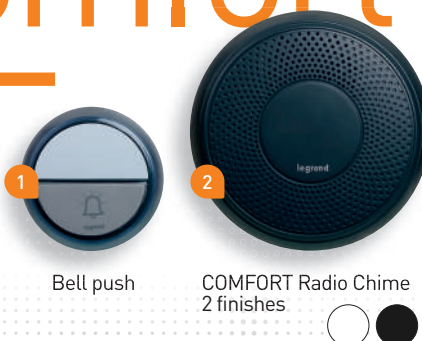

EX218019 ©Legrand - June 2018

LDG
 Electric Solutions
ЕЛЕКТРОМАТЕРИАЛИТЕ...
sales@ldg-bg.com / <https://ldg-bg.com>
 tel.: +359 2 862 8875 / GSM: +359 884 204 284

Serenity

- 🎵 30 melodies + mp3 melodies
- 📺 Flashing LED
- 💧 Bell push: IP 54
- 📶 Radio operating range: 200 m

Houses

Comfort

- 🎵 15 melodies
 - 💧 Bell push: IP 44
 - 📶 Radio operating range: 100 m
- 3 IR Sensor
- Fully compatible with Serenity and Comfort ranges
 - Adjustable support
 - IR detection: 8 m
 - Radio operating range: 100 m

Offices

Essential

- 🎵 32 melodies
- 💧 Bell push: IP 44
- 📶 Radio operating range: 50 m

Apartments